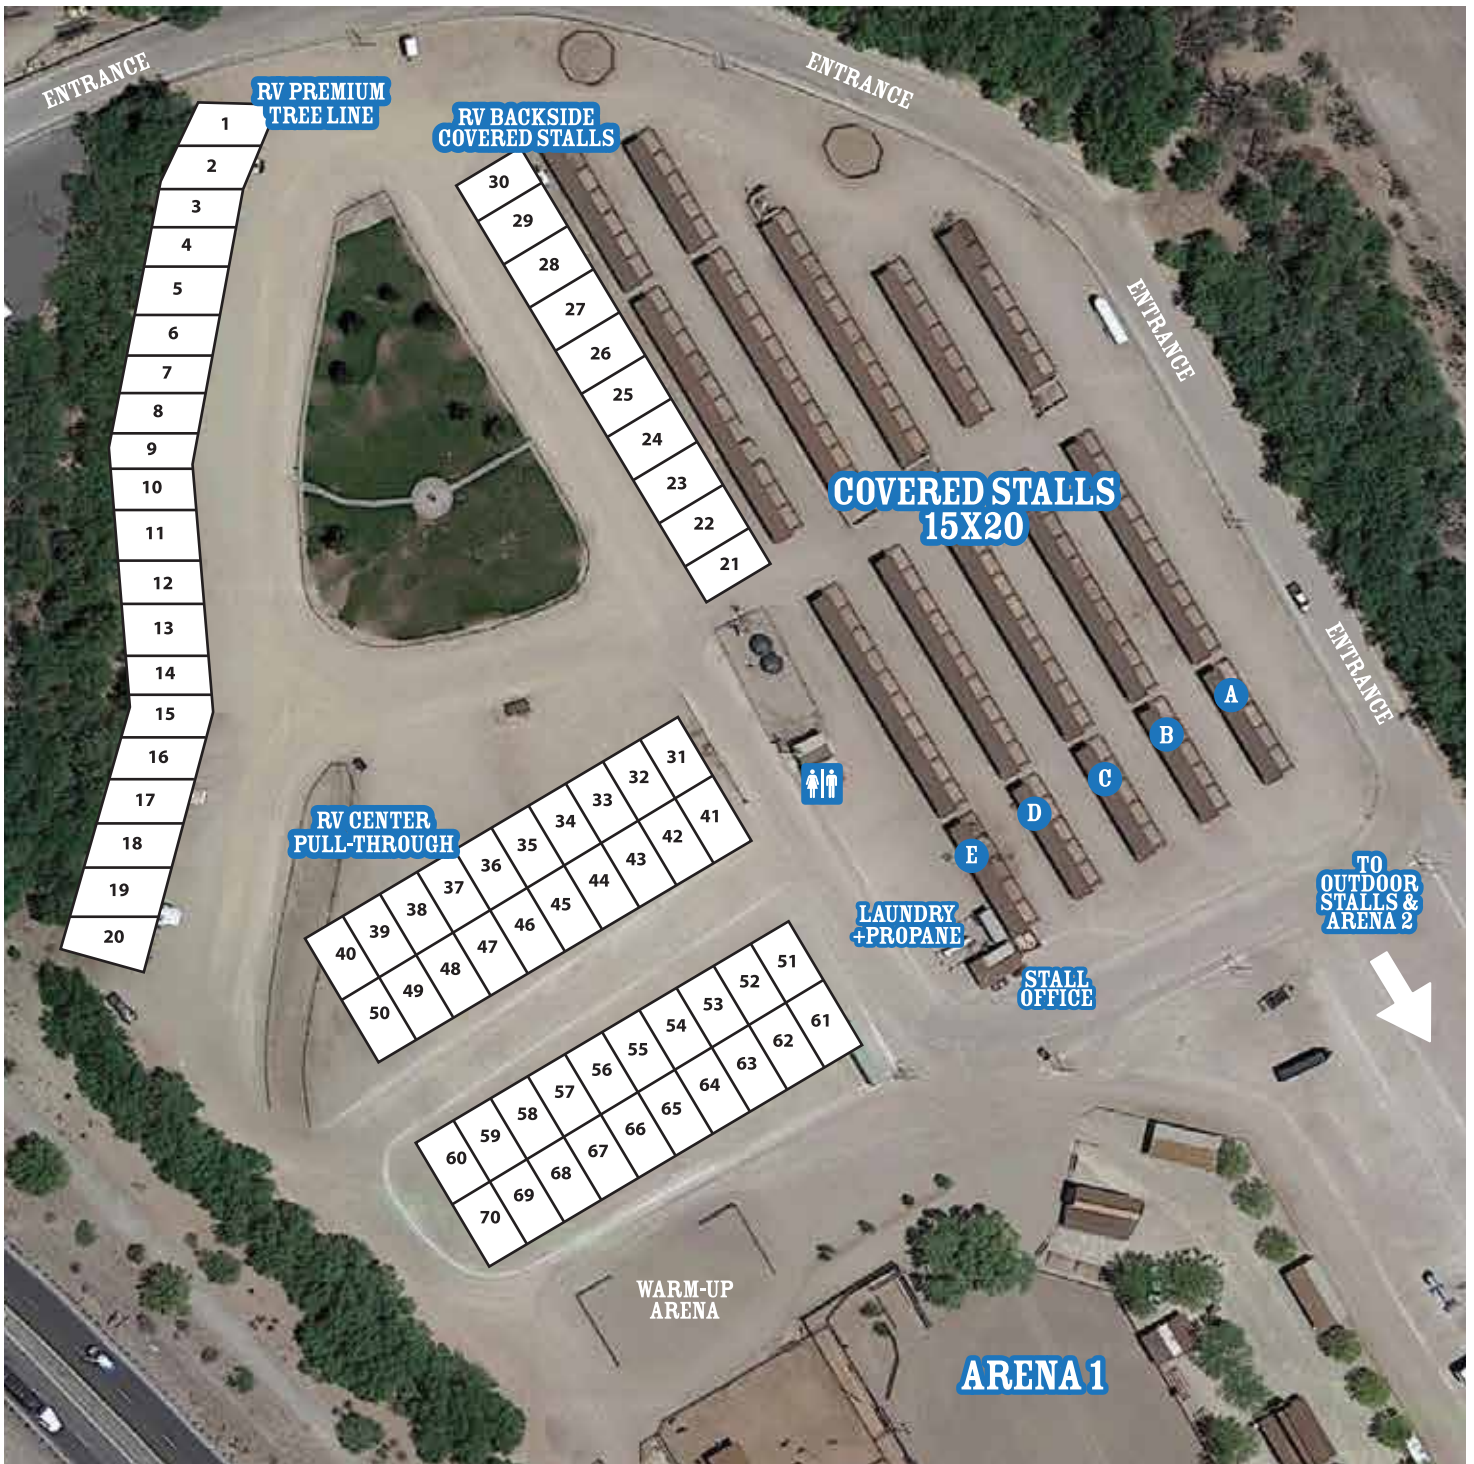

RANCHO RIO

1325 N. TEGNER ST., WICKENBURG, AZ 85390

RV PARK & COVERED STALLS